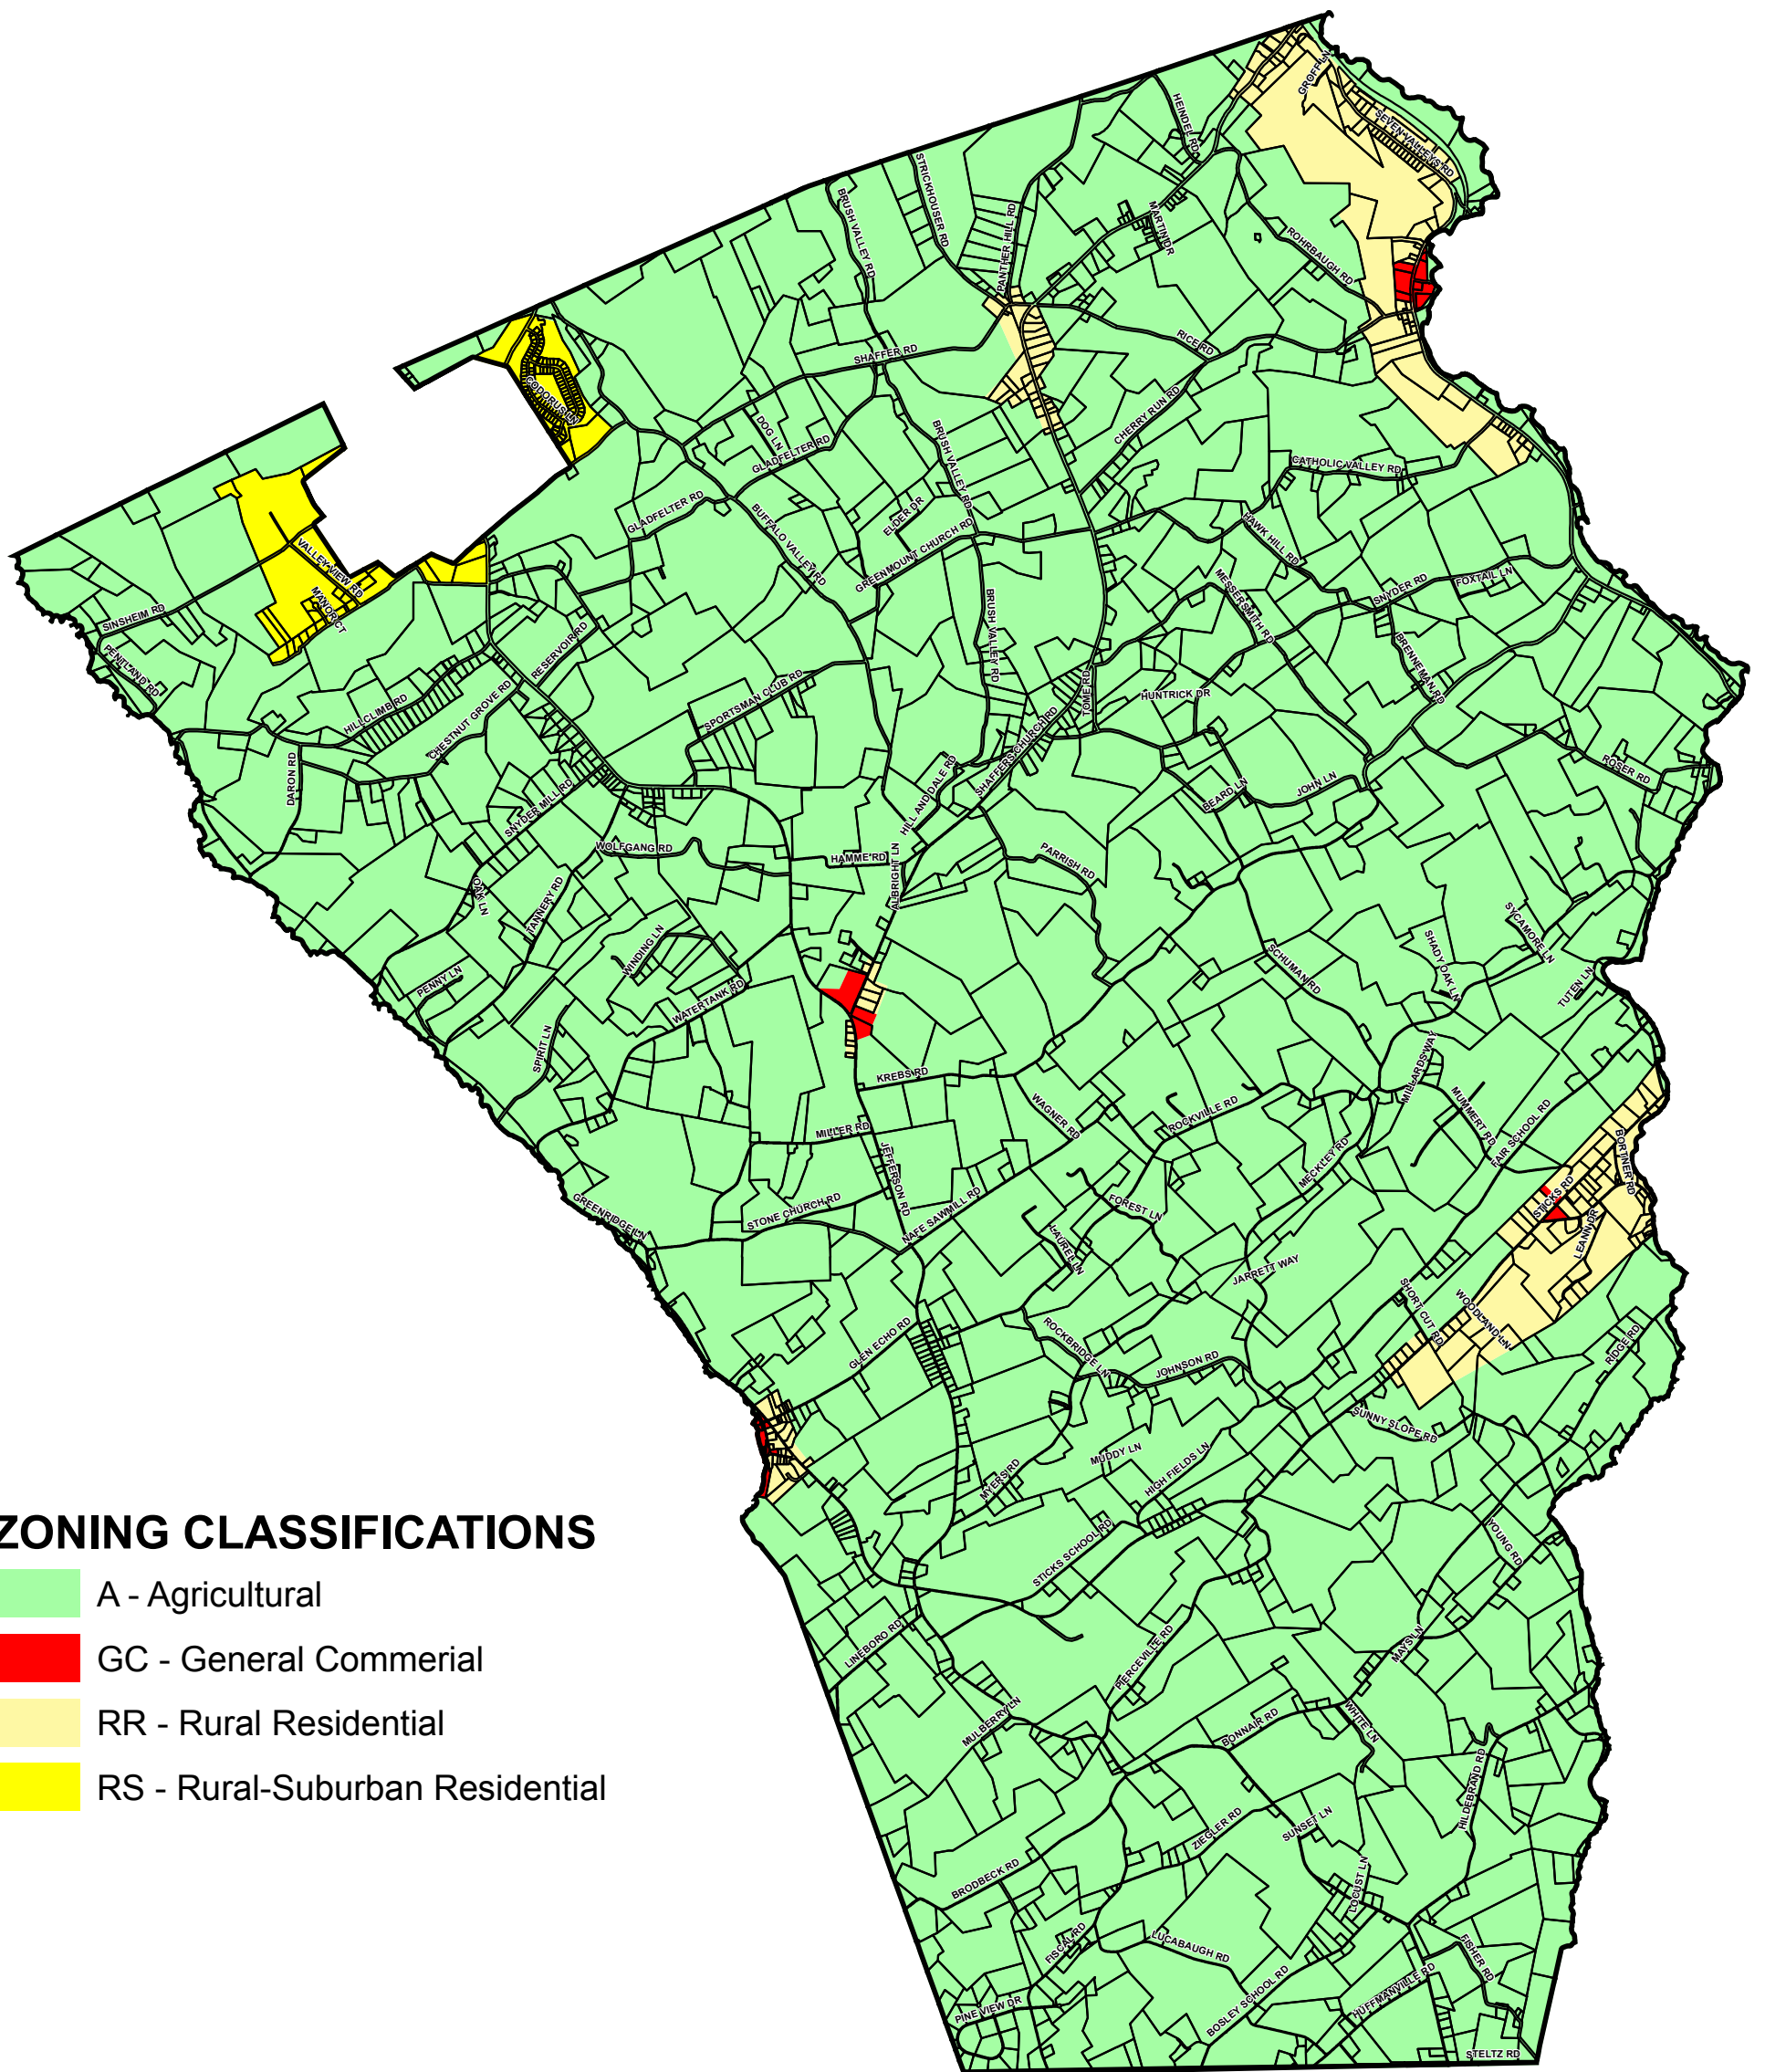

# CODORUS TOWNSHIP YORK COUNTY, PENNSYLVANIA OFFICIAL ZONING MAP

- ### ZONING CLASSIFICATIONS
- A - Agricultural
  - GC - General Commercial
  - RR - Rural Residential
  - RS - Rural-Suburban Residential

Disclaimer:  
The York County Planning Commission provides this Geographic Information System map and/or data (collectively the "Data") as a public information service. The Data is not a legally recorded plan, survey, official tax map, or engineering schematic and should be used for only general information. Reasonable effort has been made to ensure that the Data is correct; however the Commission does not guarantee its accuracy, completeness, or timeliness. The Commission shall not be liable for any damages that may arise from the use of the Data."